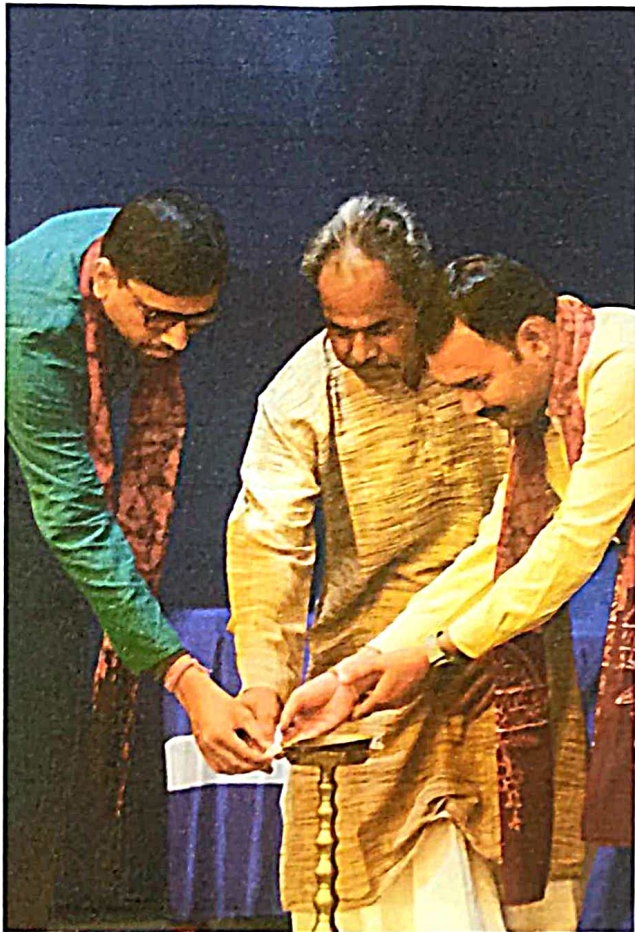

Sanku
Teacher-in-charge
THLH Mahavidyalay
Madian, Mallarpur, Ganpur
Birbhum, Pin- 731216, W.B.

REUNION

"THE PAIN OF PARTING IS NOTHING
TO THE JOY OF MEETING AGAIN"
- CHARLES DICKENS

The Department of English
of

T H L H MAHAVIDYALAY,

Mallarpur, Birbhum
is going to organize its

FIRST DEPARTMENTAL REUNION

on

7TH NOVEMBER 2022

**All our dear Alumni Members of the Department
are requested to make themselves available
on this auspicious day
to make it a memorable one for both of us.**

**Let us see what changed in and around us and what
remains unchanged forever.**

Shubak

Principal
THLH Mahavidyalay
Madian, Mailarpur, Gompur
Birbhum, W.B.

STUDENT LIST OF REUNION

2016 - 17(2019)

1. Bijoy Bhuimali
2. Rimpa Bhakat
3. Salma Khatun
4. Bhaskar Pal
5. Kajal Mondal
6. Srimanta Mondal