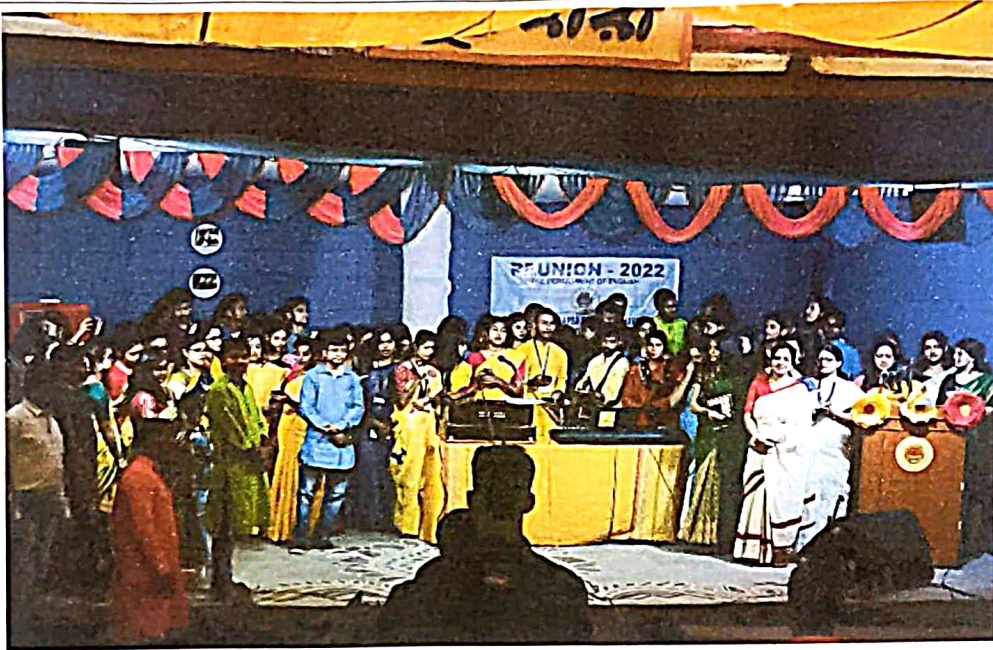

STUDENT LIST OF REUNION

2016 - 17(2019)

1. Bijoy Bhuimali
2. Rimpa Bhakat
3. Salma Khatun
4. Bhaskar Pal
5. Kajal Mondal
6. Srimanta Mondal

S. B. BAK

Principal
THLH Mahavidyalay
Madian, Mallarpur, Gempur
Bibhum, W.B.