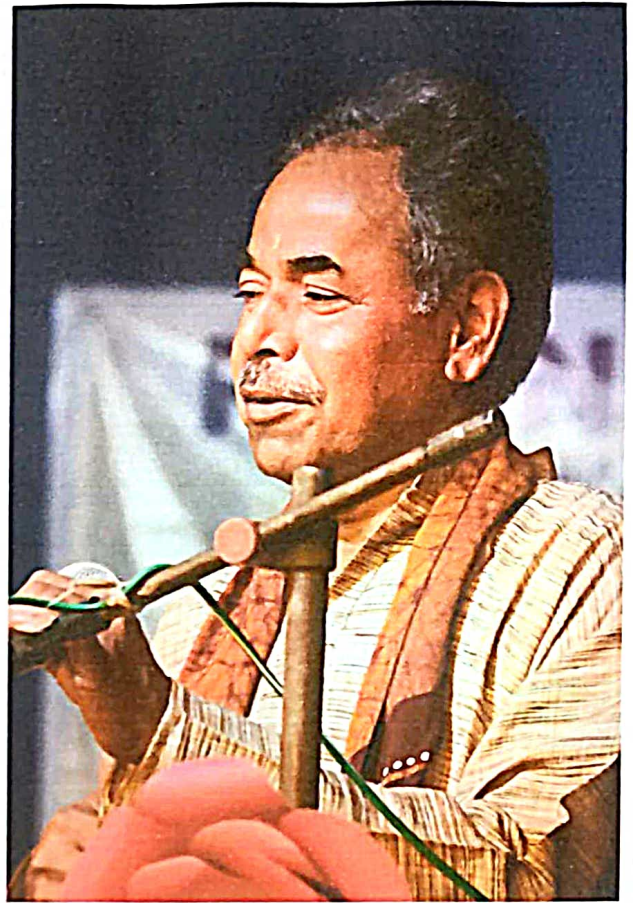

Sanku
Teacher-in-charge
THLH Mahavidyalay
Madian, Mallarpur, Ganpur
Birbhum, Pin- 731216, W.B.

REUNION

"THE PAIN OF PARTING IS NOTHING
TO THE JOY OF MEETING AGAIN"
- CHARLES DICKENS

The Department of English
of

T H L H MAHAVIDYALAY,

Mallarpur, Birbhum
is going to organize its

FIRST DEPARTMENTAL REUNION

on

7TH NOVEMBER 2022

**All our dear Alumni Members of the Department
are requested to make themselves available
on this auspicious day
to make it a memorable one for both of us.**

**Let us see what changed in and around us and what
remains unchanged forever.**

Shubak

Principal
THLH Mahavidyalay
Madian, Mailarpur, Gompur
Birbhum, W.B.

STUDENT LIST OF REUNION

2016 - 17(2019)

1. Bijoy Bhuimali
2. Rimpa Bhakat
3. Salma Khatun
4. Bhaskar Pal
5. Kajal Mondal
6. Srimanta Mondal